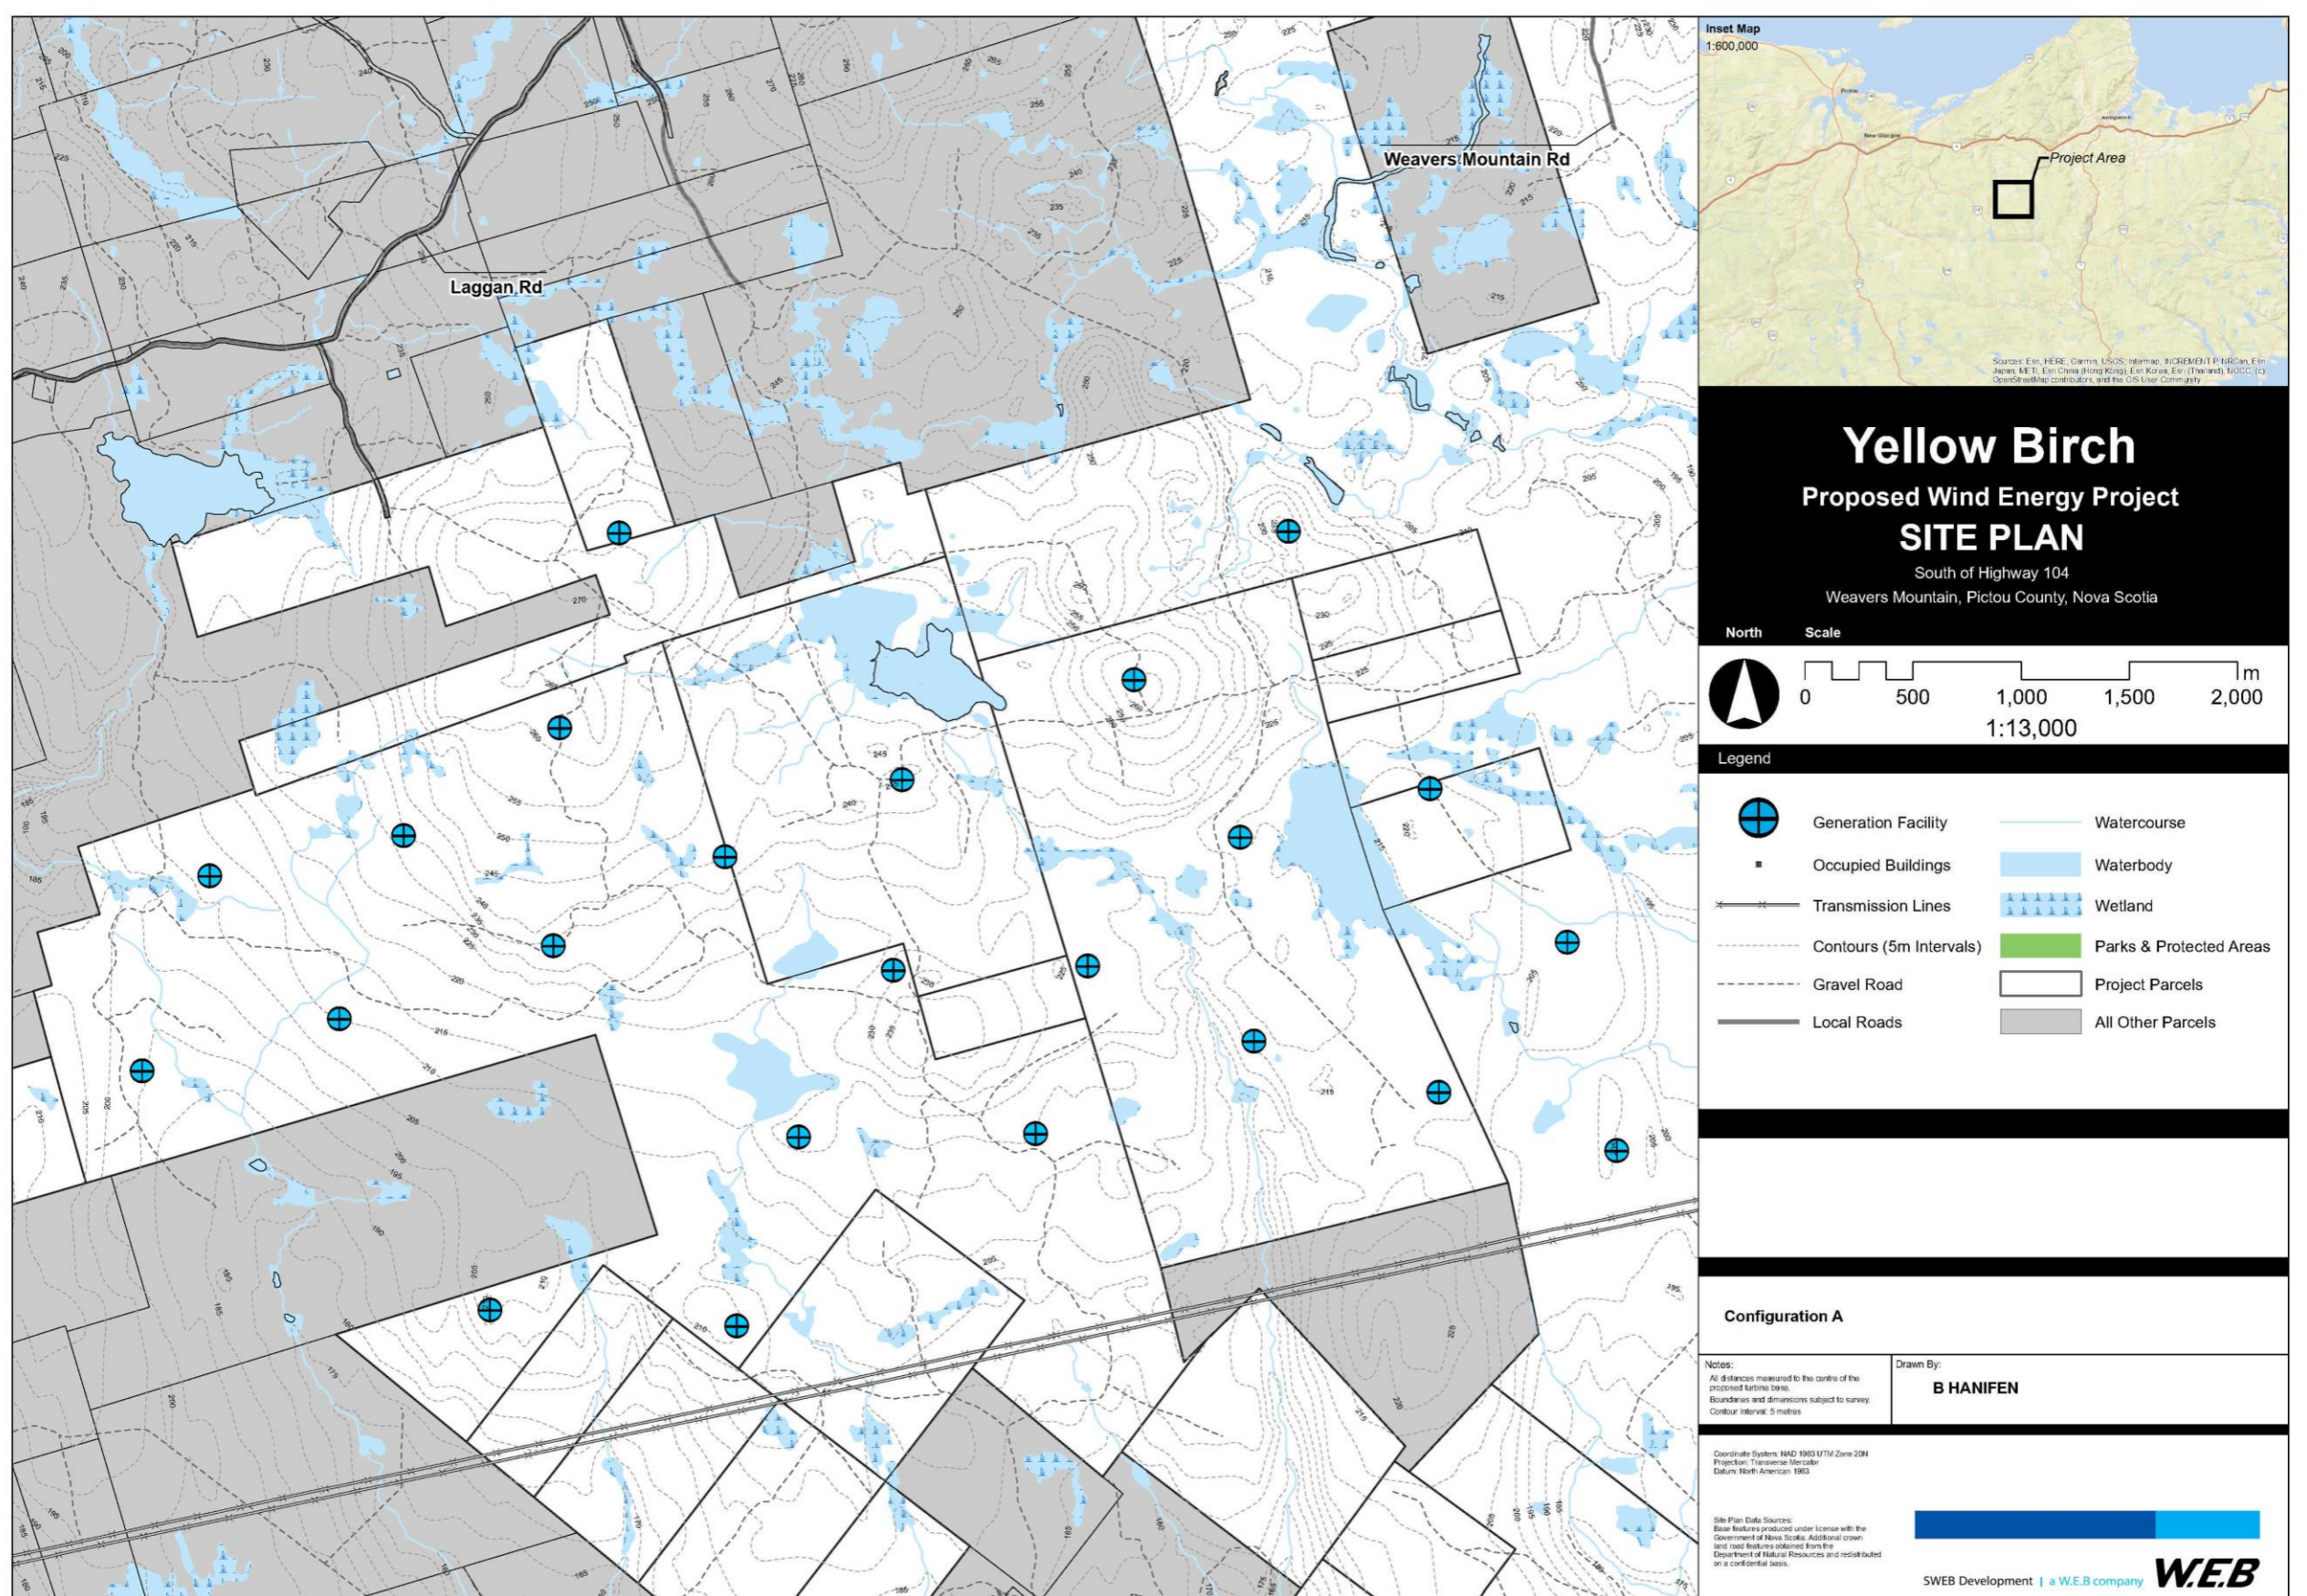

Yellow Birch Wind Project Area

Proposed Project Area